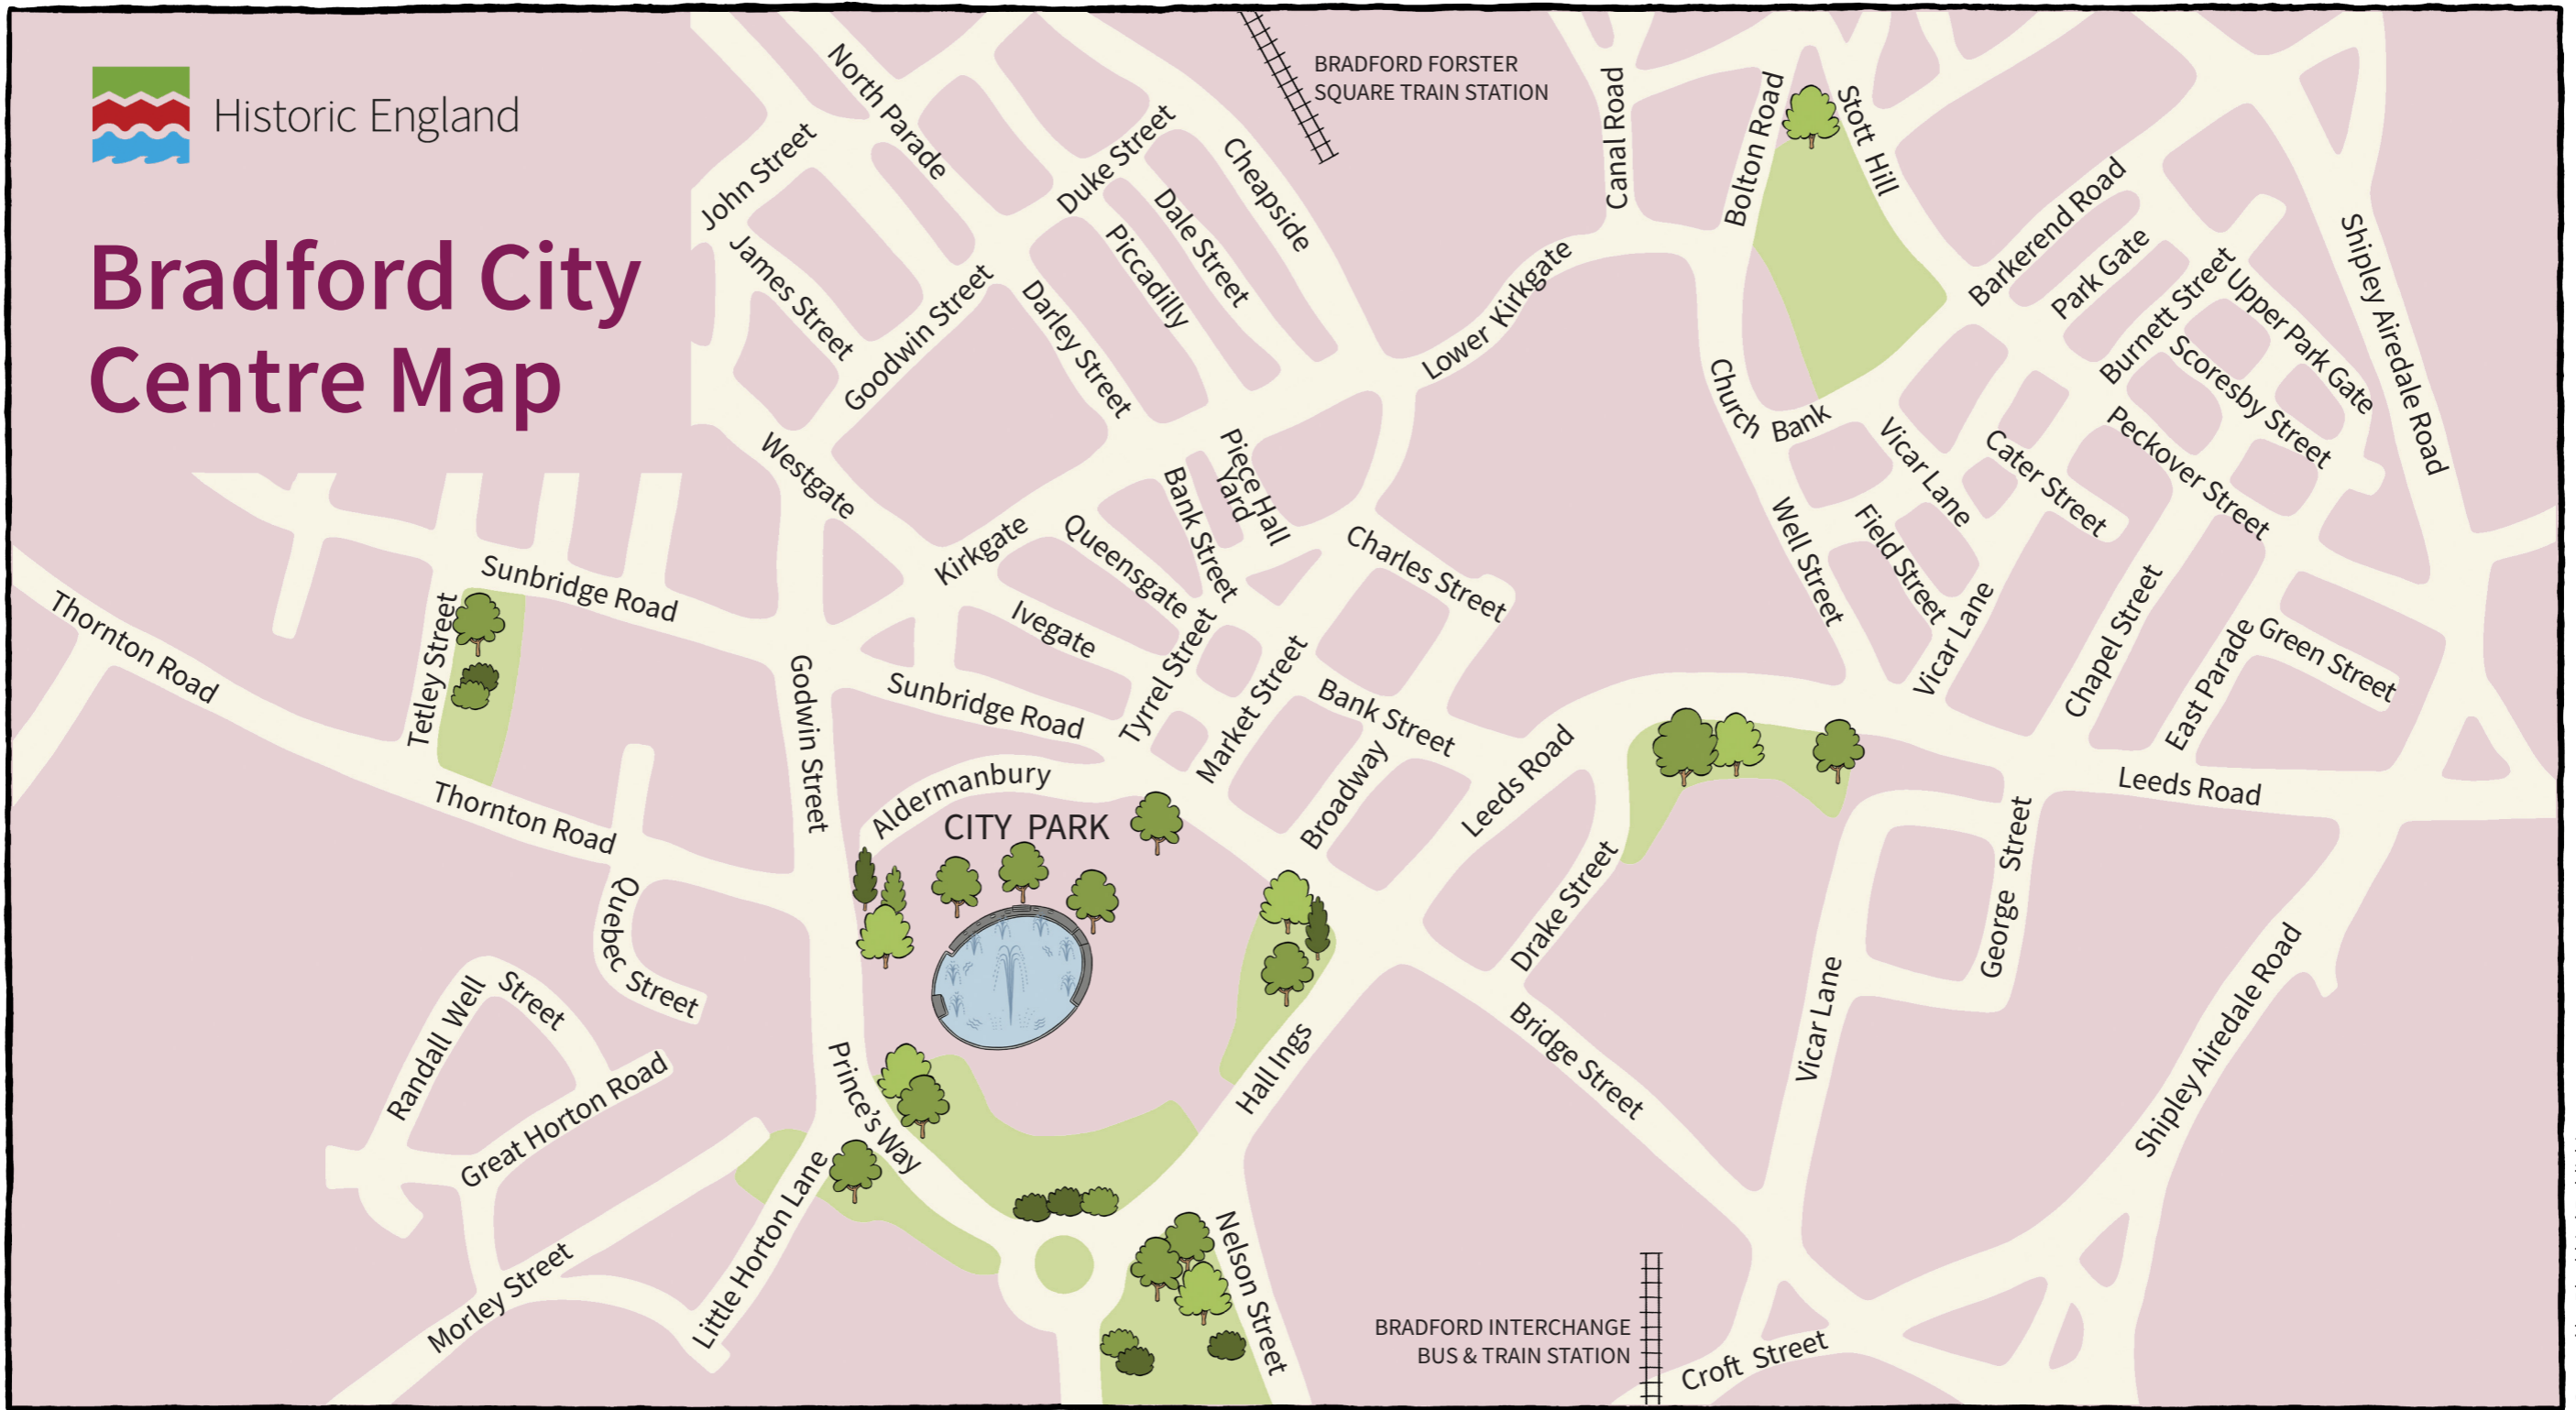

# Bradford City Centre Map

Created by Blackbird Publishing

Midland Hotel

62 Vicar Lane

Wool Exchange