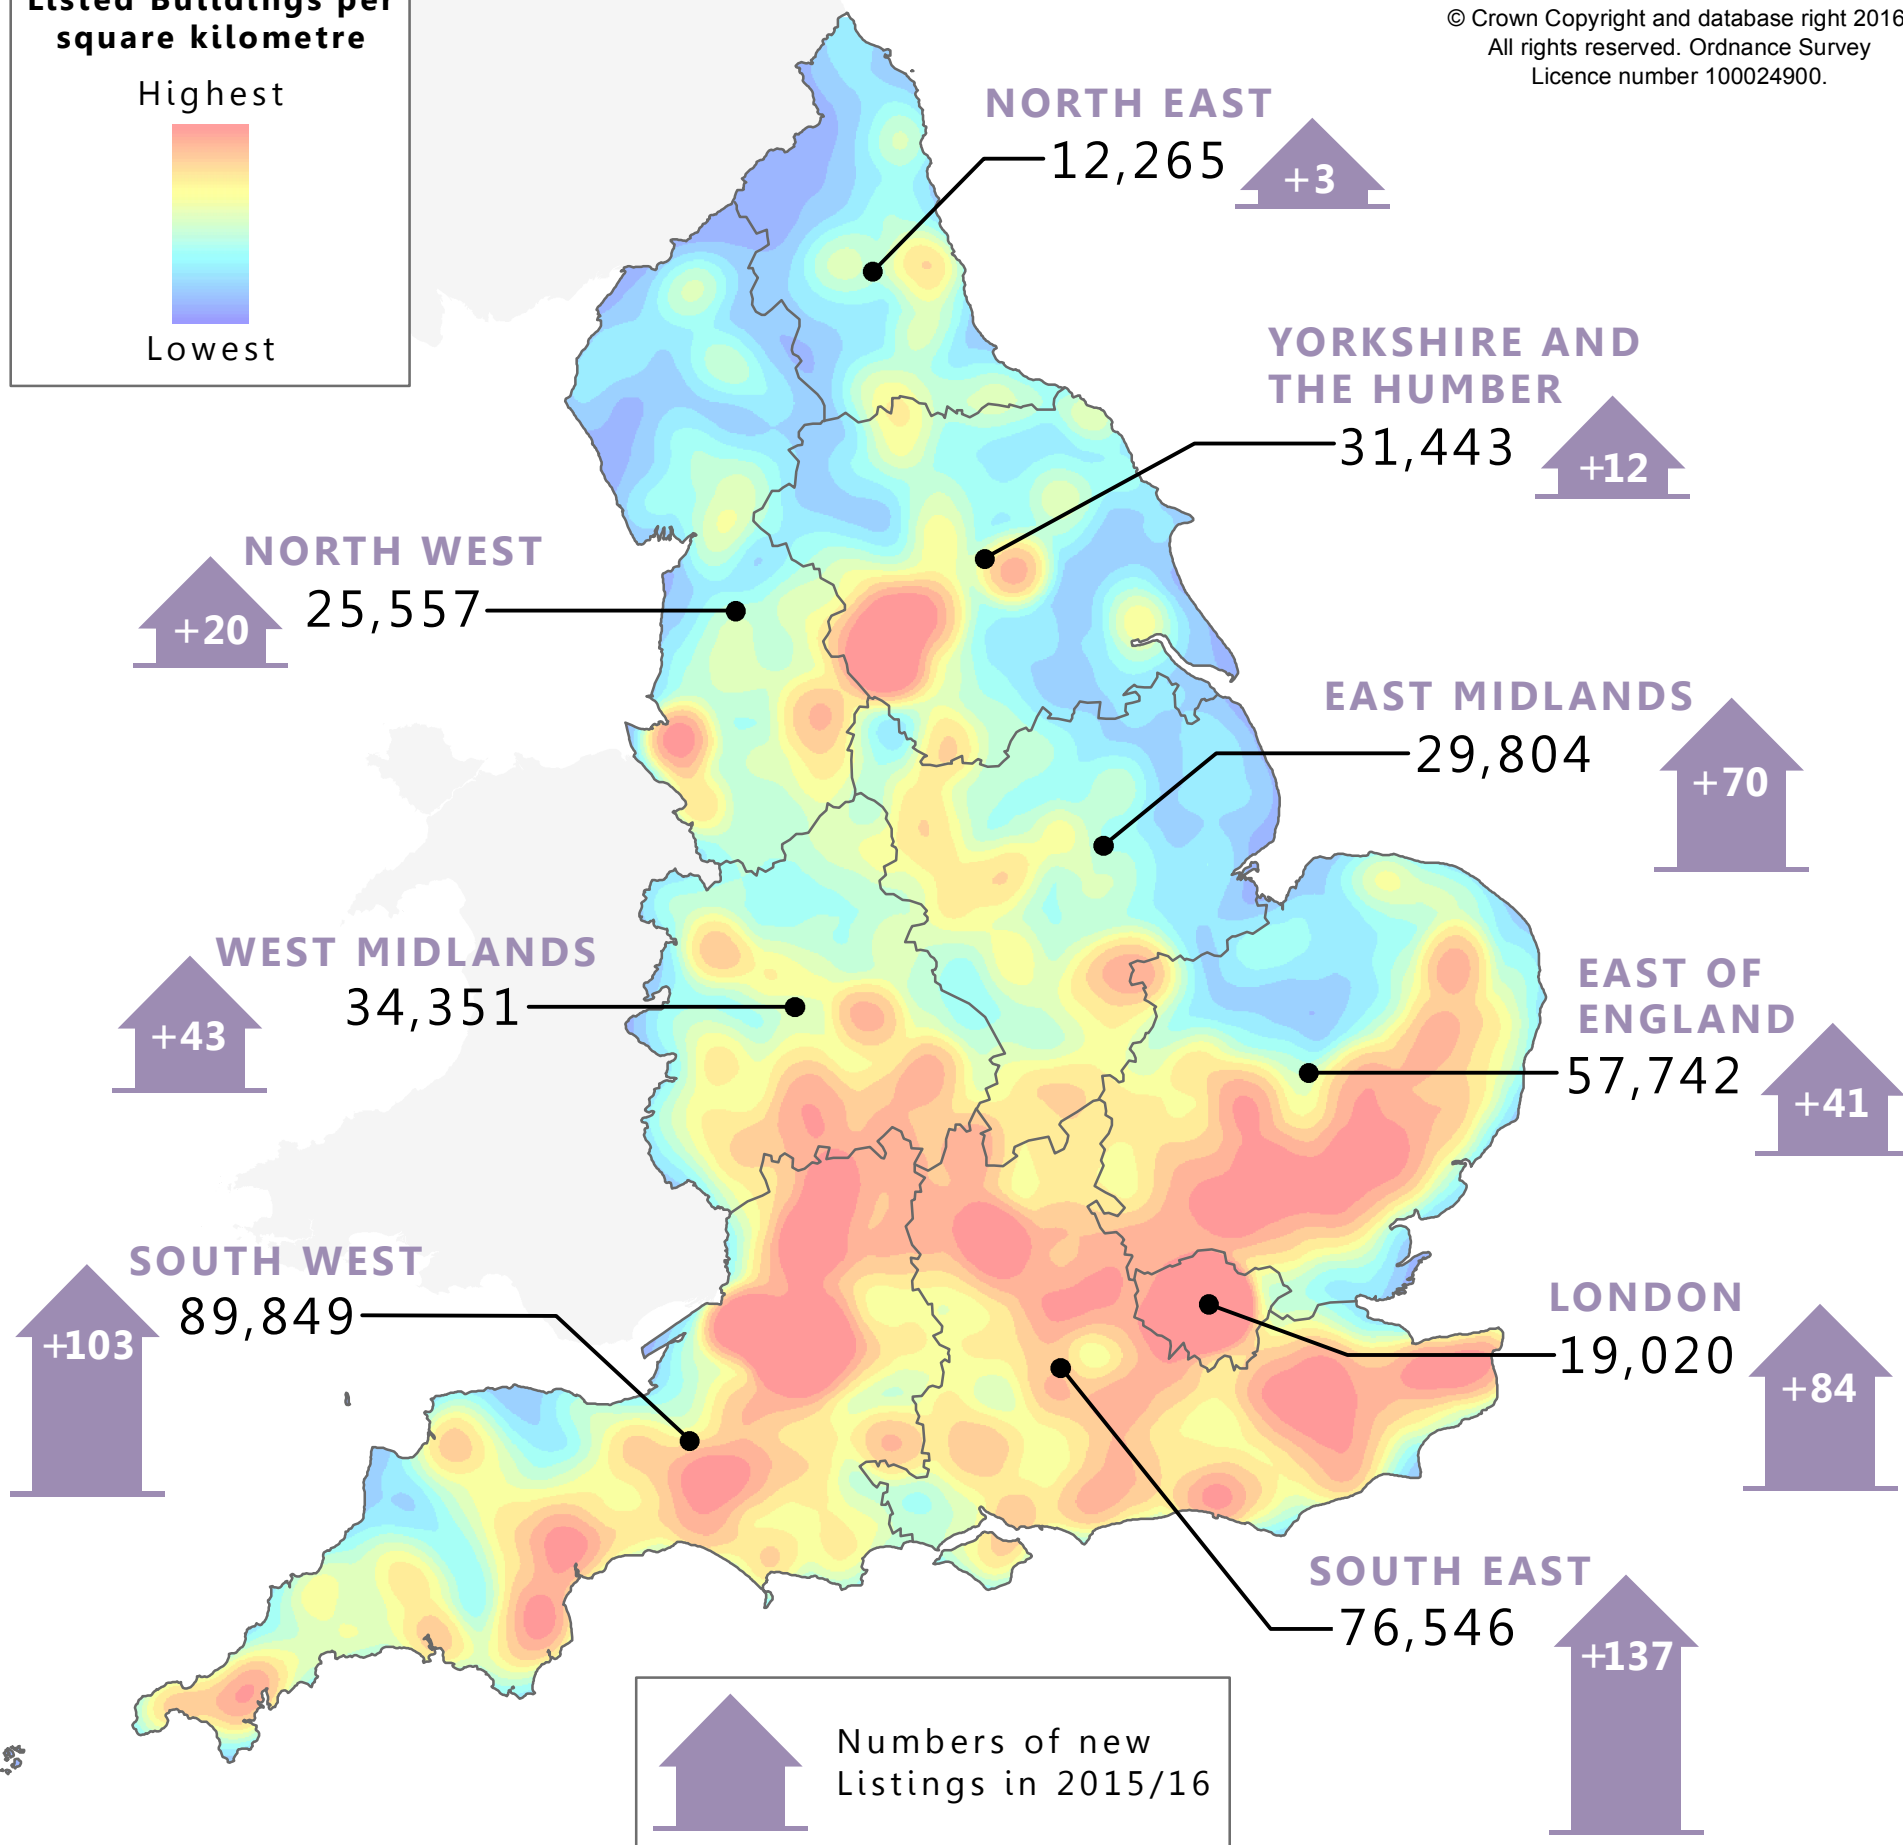

© Crown Copyright and database right 2016.  
All rights reserved. Ordnance Survey  
Licence number 100024900.

If you require an alternative accessible version of this document (for instance in audio, Braille or large print) please contact our Customer Services Department: