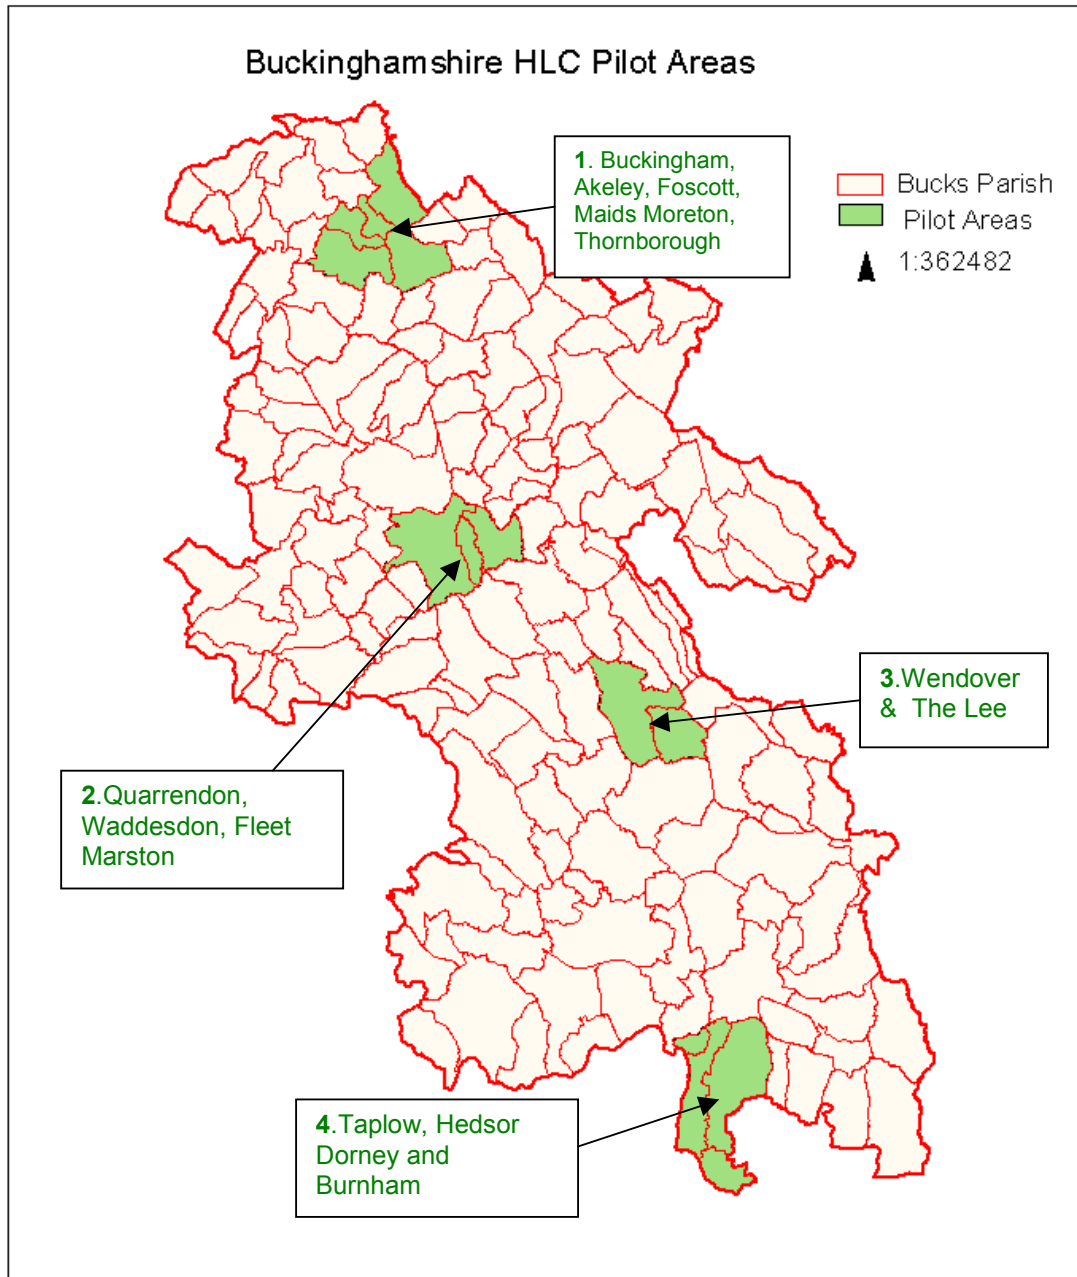

Appendix 2.